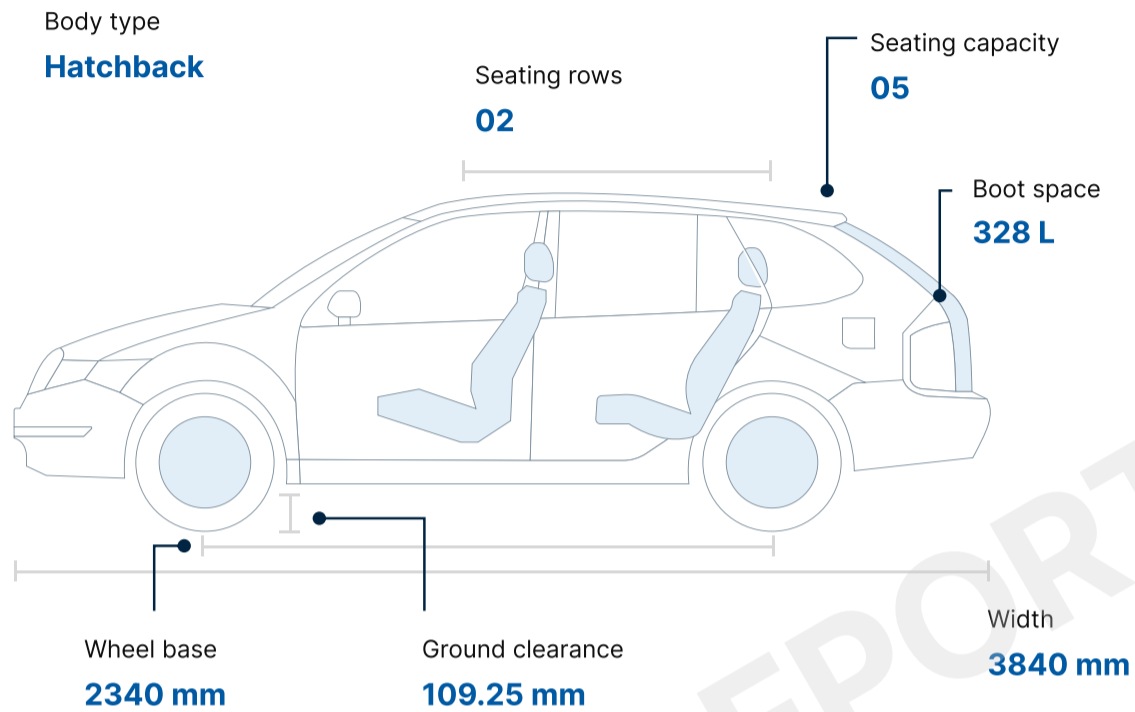

↗ Dimensions & Capacity

⚙ Engine, Transmission & Brakes

Parameters	Metric
Gear Box- No. of Gears	04
Displacement (cc)	1800
Transmission type	Manual
Cylinders	02
Break type (rear)	Drum
Break type (front)	Drum
Number of Disc Brakes	02