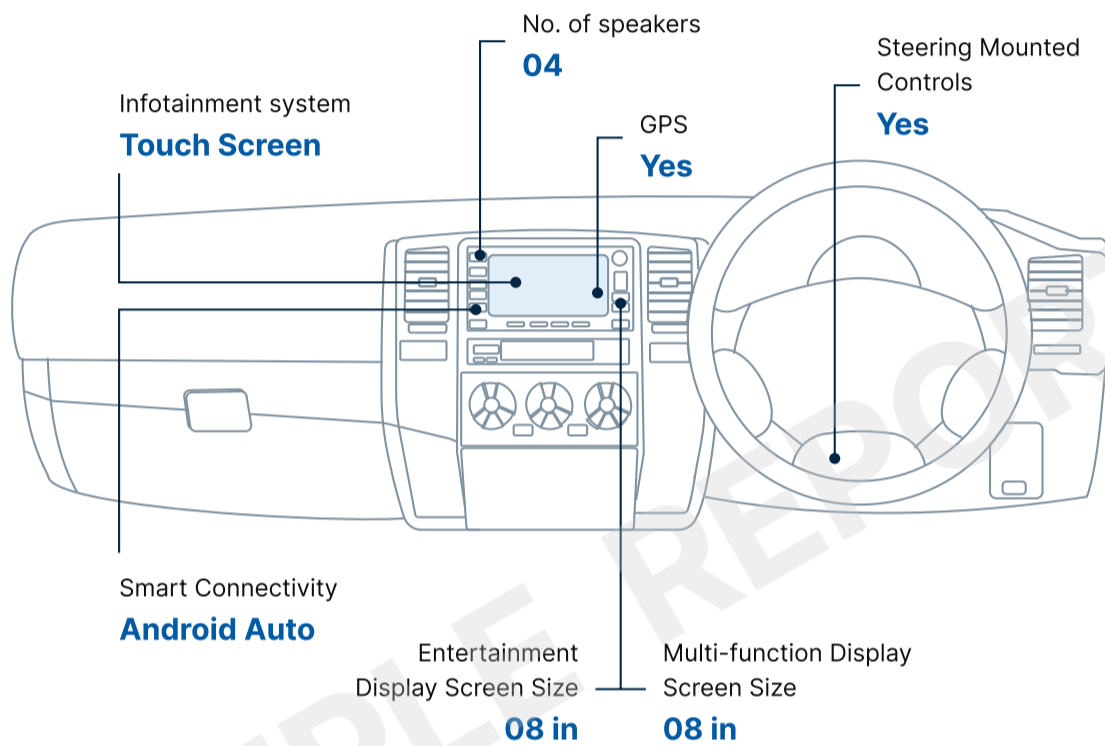

📶 Entertainment & Communication

Instrument panel type	360 degree camera	Speaker brand
Analogue & digital	Yes	JBL