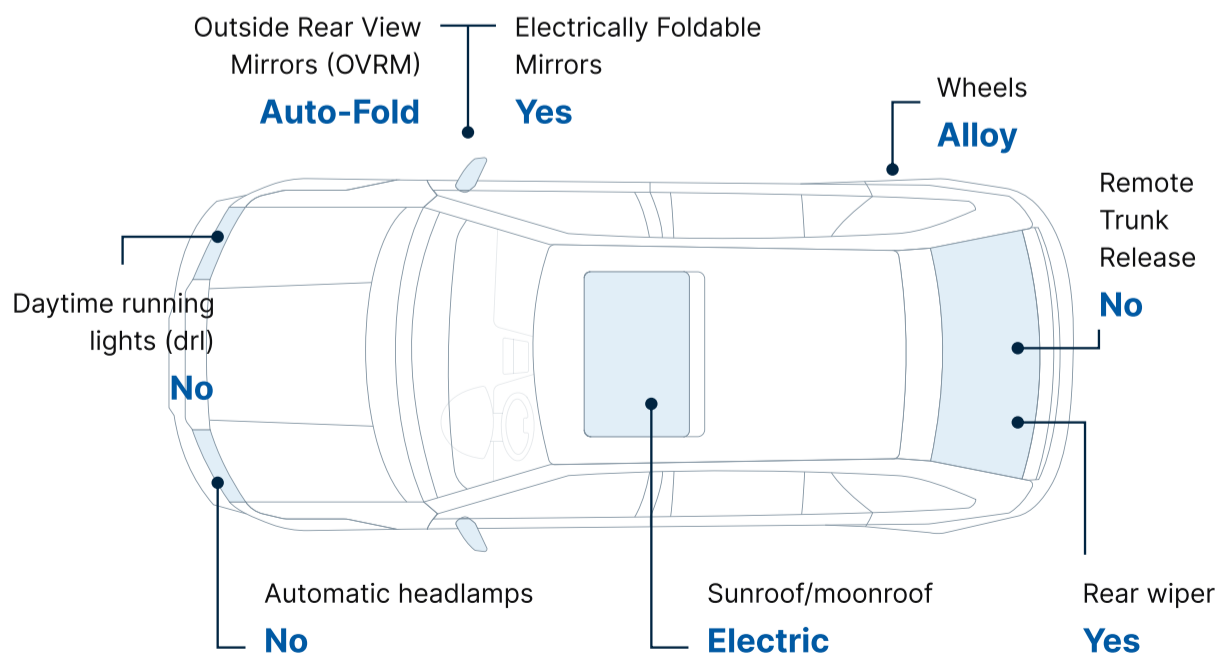

🌟 Interior & Exterior